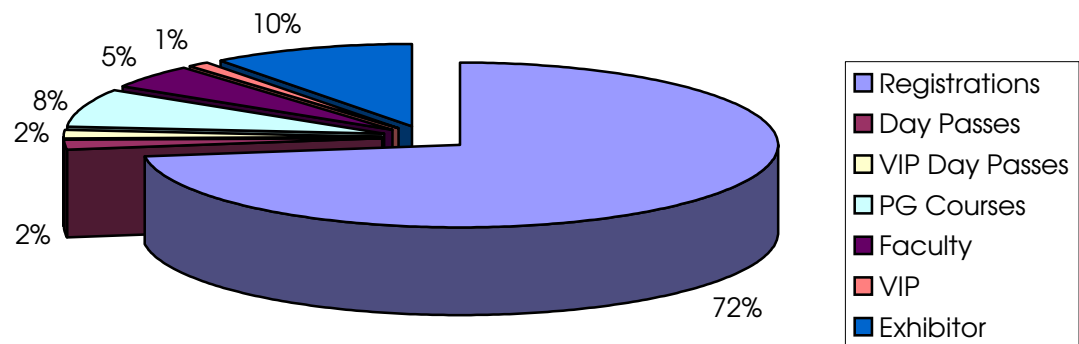

# General Overview: ESICM 2008 Registration

Registrations	3.983
Day Passes	97
VIP Day Passes	88
PG Courses	416
Faculty	261
VIP	65
Exhibitor	554
Press	9
<b>Total</b>	<b>5.473</b>